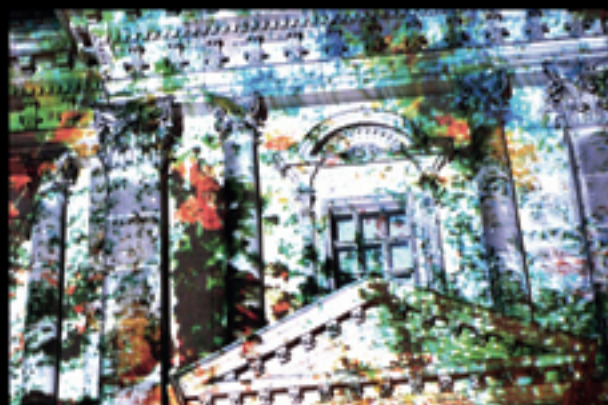

2011 Berlin Festival of Lights
DOME_LustGarten