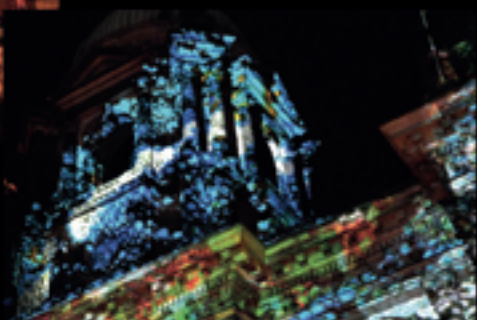

2011 Berlin Festival of Lights
DOME_LustGarten