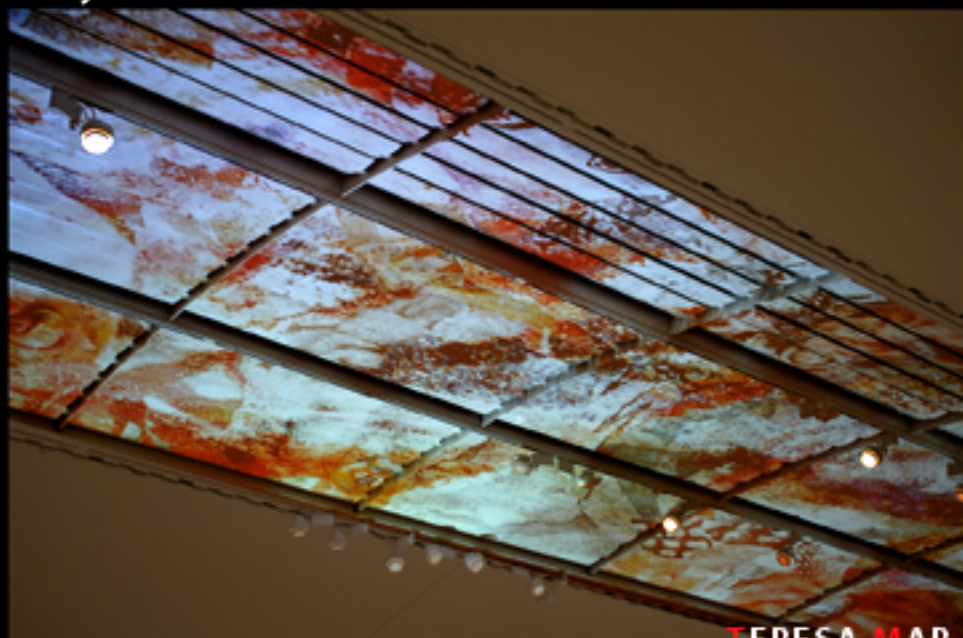

02.02.-25.08.19_HERMITAGE AMSTERDAM
anniversary exhibition 'Treasury'
LargeScale Projection in MayorHall 'SecretGarden'

02.02.-25.08.19_HERMITAGE AMSTERDAM

MayorHall 'SecretGarden'

SunWind_Cathedral of Helsinki_LUX'20
4.-9.01.2020